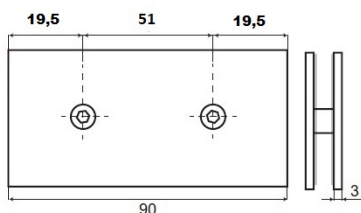

PRODUCT SHEET

Description:

Glass Clamp "Berni", 180DG, CPL, Glass/Glass, 90x44x16mm, Square Corners, 8-10mm Glass, Glass Mounted By \varnothing 14mm, Drilling, Brass Material

Item number:

15.23.665-0

Units	Box	Carton	HS Code	Barcode
Pcs.		50	8302419000	 5704866477840