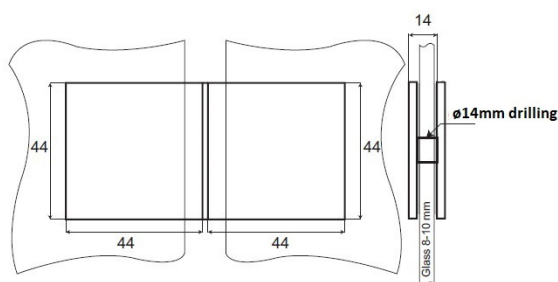

PRODUCT SHEET

Description:

Glass Clamp "Berni", 180DG, CPL, Glass/Glass, 90x44x16mm, Square Corners, 8-10mm Glass, Glass Mounted By \varnothing 14mm, Drilling, Brass Material

Item number:

15.23.665-0

Units	Box	Carton	HS Code	Barcode
Pcs.		50	8302419000	 5704866477840